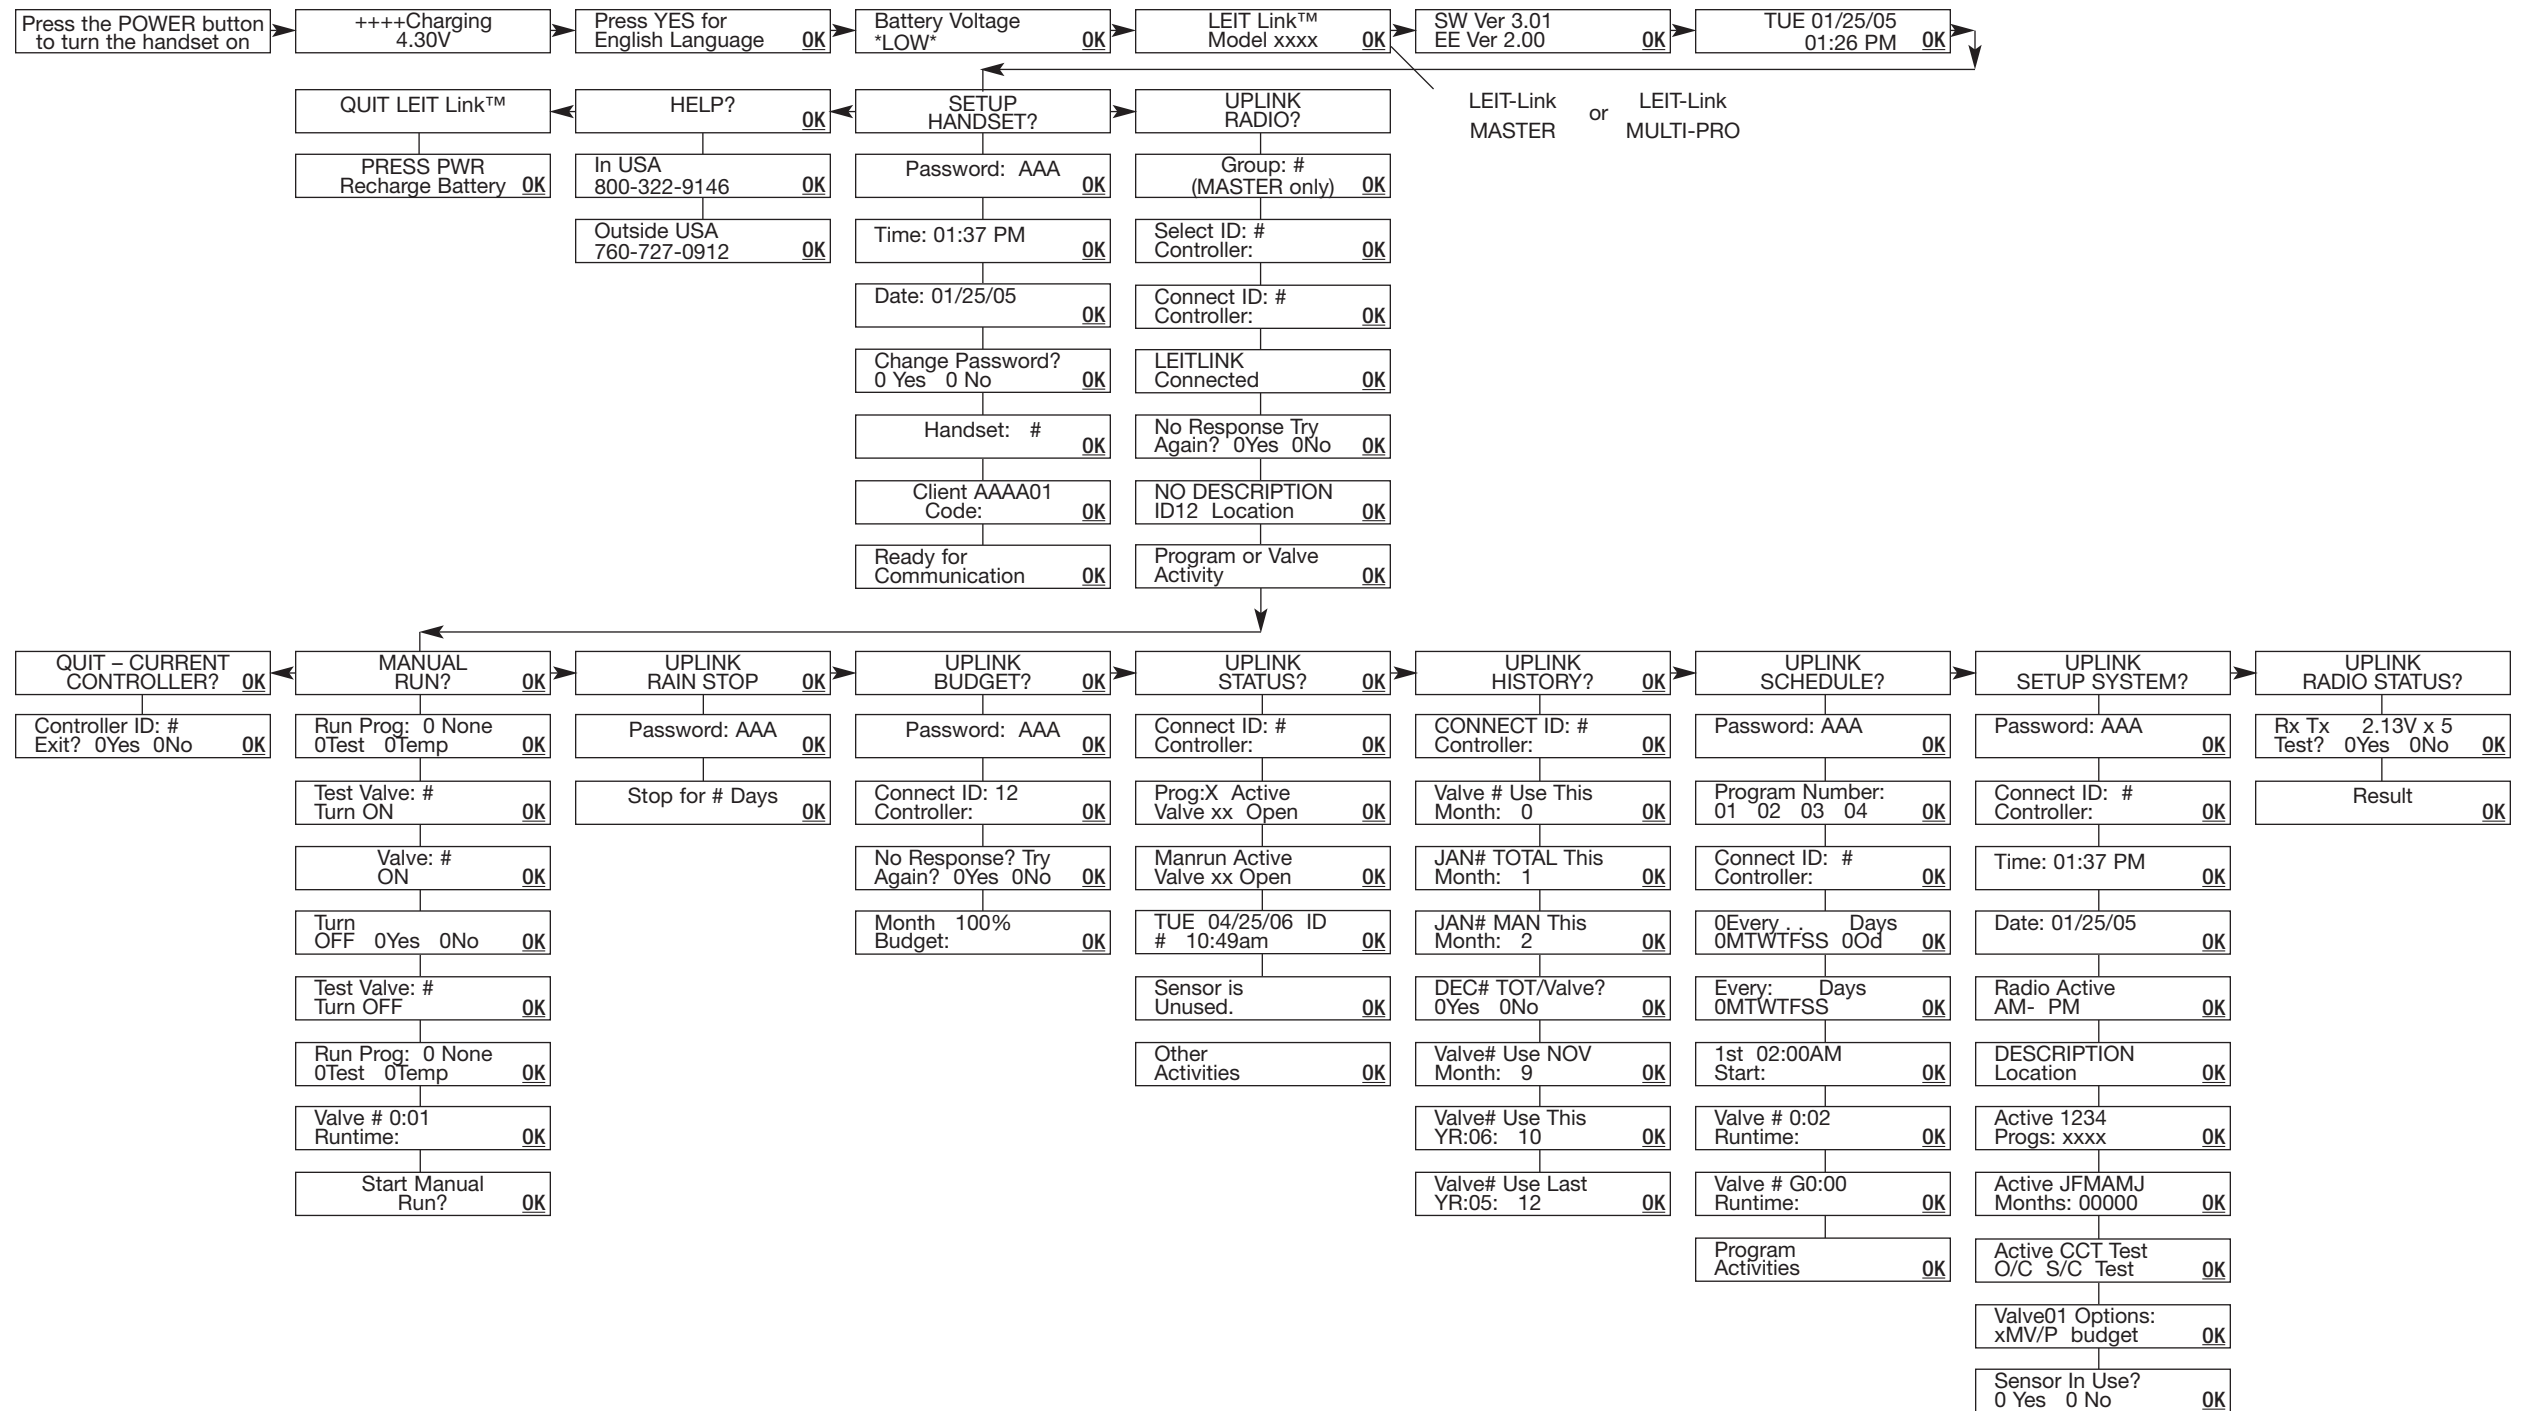

LEIT LINK PROGRAMMING REFERENCE

fold

RECORD / CHART			
	Controller ID	Group ID	Location
1			
2			
3			
4			
5			
6			
7			
8			
9			
10			
11			
12			
13			
14			
15			
16			
17			
18			
19			
20			
21			
22			
23			
24			
25			
26			
27			
28			