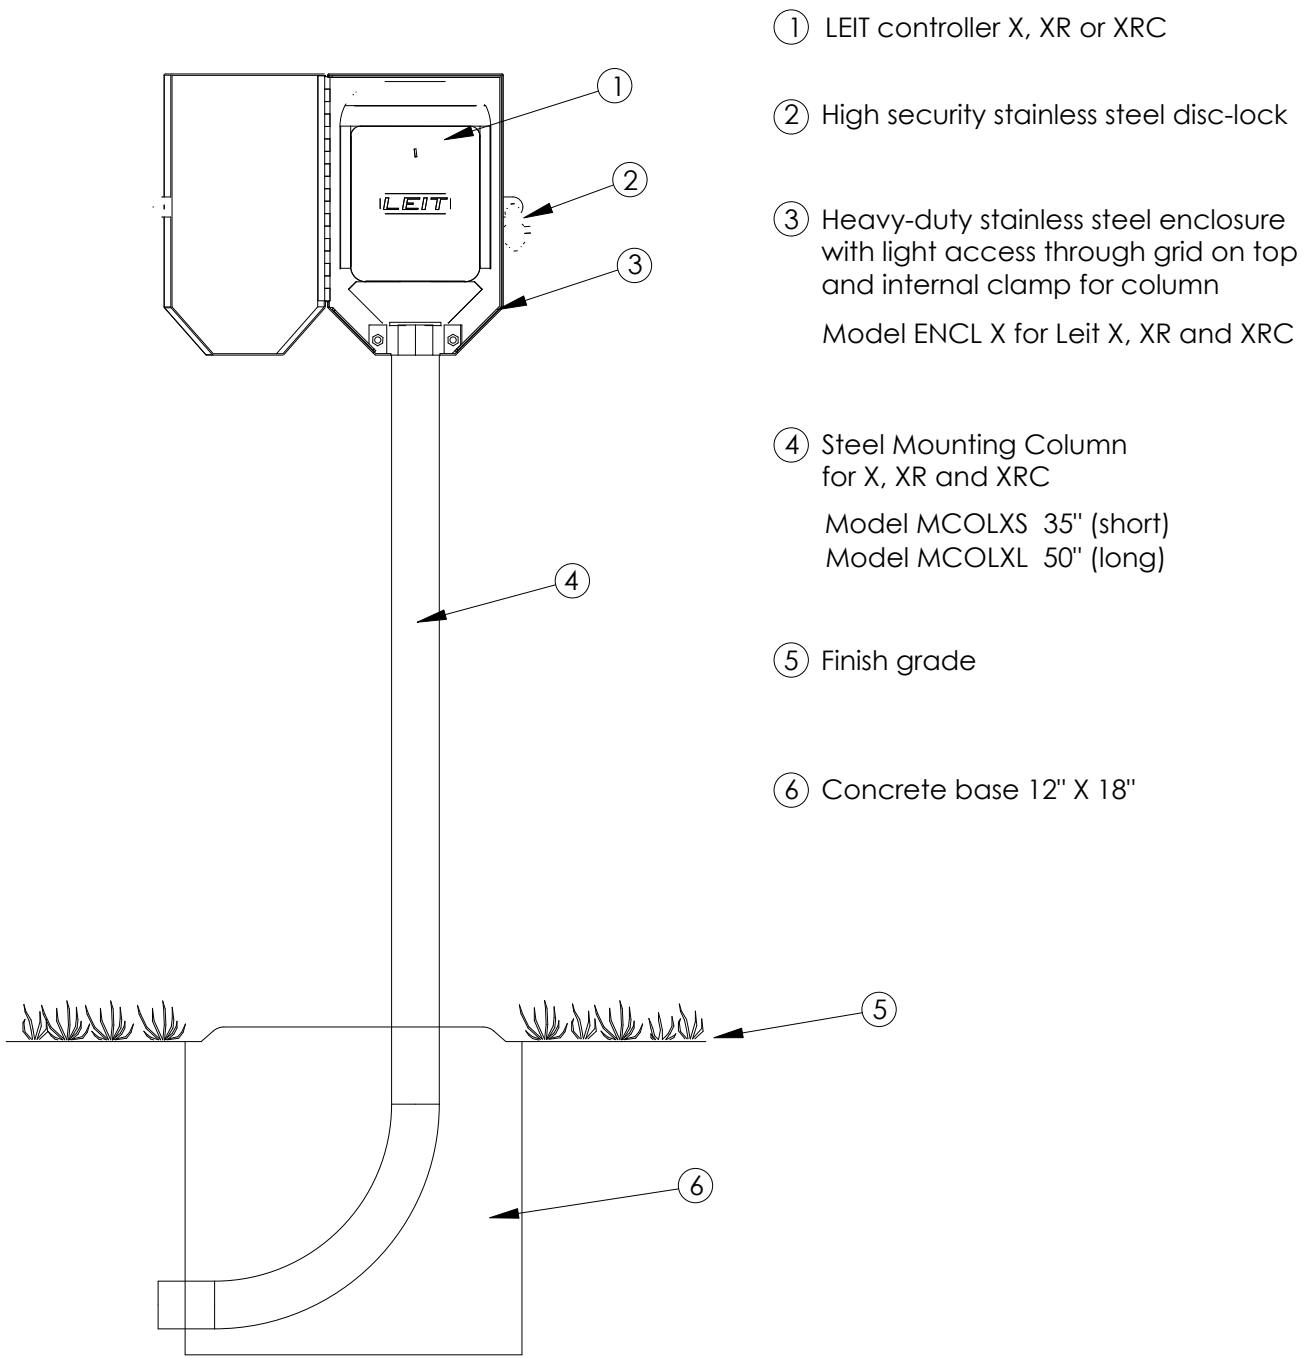

- ① LEIT controller 4000 and 4000E
- ② High security stainless steel disc-lock
- ③ Heavy-duty stainless steel enclosure with light access through grid on top and internal clamp for column  
Model ENCL 4000 for  
Leit 4000 and 4000E
- ④ Steel Mounting Column  
for 4000 and 4000E  
Model MCOL 4000 32" (short)  
Model MCOL 4000L 48" (long)
- ⑤ Finish grade
- ⑥ Concrete base 12" X 12"

Light energized irrigation controller  
LEIT 4000 and 4000E with light accessible stainless steel  
enclosure

- ① LEIT controller X, XR or XRC
- ② High security stainless steel disc-lock
- ③ Heavy-duty stainless steel enclosure with light access through grid on top and internal clamp for column  
Model ENCL X for Leit X, XR and XRC
- ④ Steel Mounting Column for X, XR and XRC  
Model MCOLXS 35" (short)  
Model MCOLXL 50" (long)
- ⑤ Finish grade
- ⑥ Concrete base 12" X 18"

Light energized irrigation controller  
LEIT X, XR and XRC with light accessible stainless steel enclosure