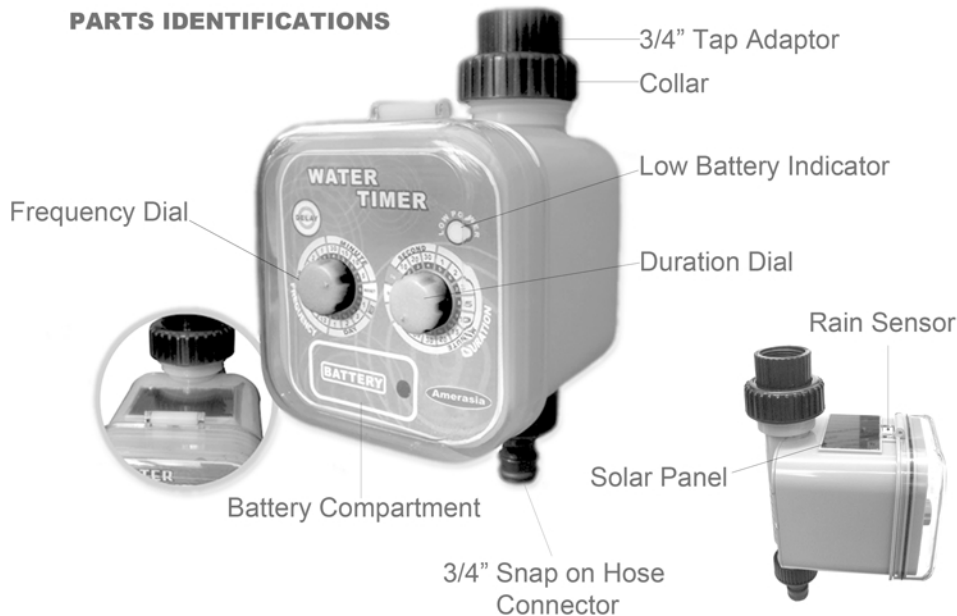

PARTS IDENTIFICATIONS

Front View

Side View

Maintenance:

- ☒ Use only new 1.2V AA NiMH / Nicd batteries.
- ☒ Keep clear of dirt and debris. Ensure no water is splashed accidentally into the battery compartment.
- ☒ Remove the batteries if your Amerasia solar water timer will not be used for a prolonged time.
- ☒ Close the transparent cover all the time to ensure waterproof.
- ☒ Please disconnect your timer from water source during winterization to prevent damage.

Warranty:

Your Amerasia Solar Water Timer has 1 year limited warranty against defects in materials and workmanship when used with main water supply for normal home garden watering applications.

No user serviceable parts inside, disassembling the unit will void all warranty.

Amerasia H.K.

Room 1902, 19/F, ABBA Commercial Building, 223 Aberdeen Main Road., Aberdeen, H.K.
Web: www.pmstp.com Email: pms@pmstp.com
Tel: (852) 2838 3220 Fax: (852) 2838 3698

* Amerasia is the Registered Trademark of PMS Engineering Ltd

Product Liability: PMS Engineering Ltd is not liable for any kinds of damages caused by using the Amerasia Solar Water Timer. The same applies to all spare parts and accessories included. This is NOT a toy, keep out of reach of children.